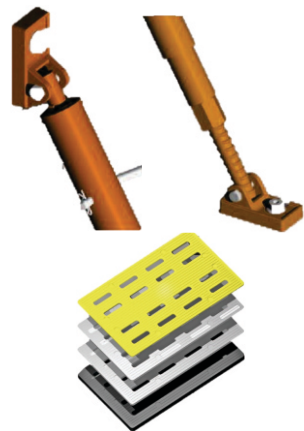

Concrete Tools

- Finish Trowels
- Fiber Trowels
- Margin Trowels
- Magnesium Floats
- Bull Floats
- Rebar Bender
- Fresno Trowels
- Pool Trowels
- Edgers

- Groovers
- Handles
- Brackets
- Screeds
- Rubber floats
- Concrete Brooms
- Concrete Placers
- Tamper
- Trowel Machine Blades

Equipment

- Plate Compactors
- Rammers
- Trash Pumps
- Power Trowels
- Vibratory Screeds
- Generators
- Walk Behind Concrete Saws
- Gas Powered Cutoff Saws
- Vibrators

Tilt Up Hardware

MeadowBurke

- Lifting Inserts
- Brace Inserts
- Pipe Brace Rentals
- Engineered Detail Books
- Engineer Stamps

Forming & Hardware

- Sonotube
- Forming Lumber - 2x4x16, 3/4 CDX Plywood
- Wood Stakes
- Nails
- Form Release
- Pencil Rod
- Wall Ties
- Brackets
- Reusable Forms
- Mesh Forms
- Clamps
- Wedge Bolts
- Turnbuckles
- Chamfer

Rebar & Accessories

Straight Bar

- #3 to #11
- 20', 40', & 60'
- Custom Lengths cut to size

Fabricated Rebar

- Stocking Inventory of Stirrups, Corner Bars & Circles
- Custom Fabricated to meet Your Specifications