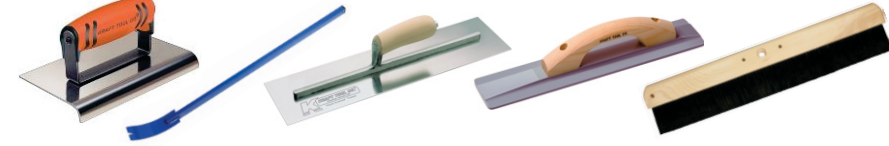

Building Envelope Solutions

- Air Barriers
- Water Proofing
- Silane Sealers
- Wall Coatings
- Deck Coatings
- Structural Glazing
- Balcony Repair & Protection
- Roofing Systems
- Waterstops

Sealants

- Polyurethane
- Hybrid
- Single Component
- Polysulfide
- Two Component
- Silicone

Concrete Tools

- Finish Trowels
- Fiber Trowels
- Margin Trowels
- Magnesium Floats
- Bull Floats
- Rebar Bender
- Fresno Trowels
- Pool Trowels
- Edgers

- Groovers
- Handles
- Brackets
- Screeds
- Rubber floats
- Concrete Brooms
- Concrete Placers
- Tamper
- Trowel Machine Blades